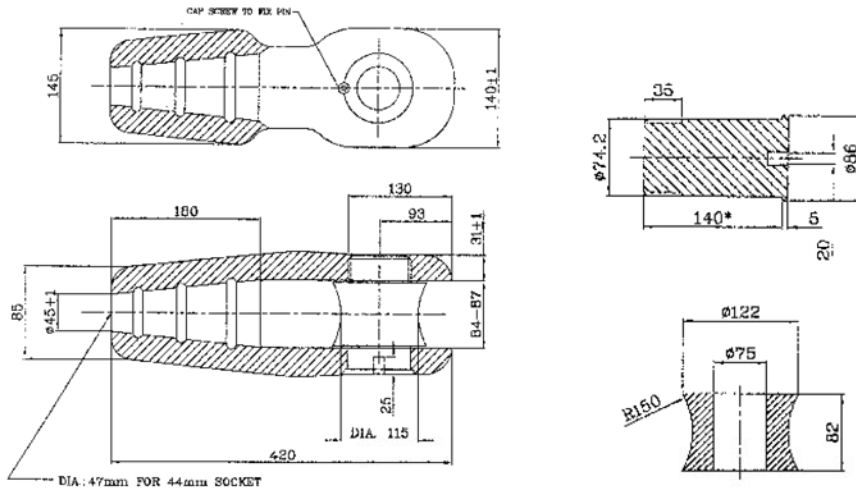

MOORING SOCKETS

Franklin Offshore Australia Mooring sockets are available in various sizes upon request. The diagram below relates to a 42/44mm Socket.

Wire Rope Size (mm)	Amount Required (cc)
6-7	9
8	17
9-10	17
11	35
13	35
14	52
16	52
20	86
22	125
26	160
28	210
32	350
36	350
40	420
42	495
44	700
48	700
51	1265
54	1265
56	1410
60	1410
64	1830
67	1830
70	2250
76	3160
82	3795
88	4920
94	5980
102	7730